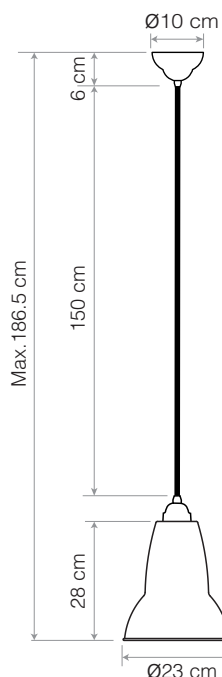

Original 1227™

Midi Pendant

ANGLEPOISE®

Original 1227™ Collection | Technical Sheet

Launched In 2016 | Designed by George Carwardine

Product

Midi Pendant - Jet Black
Midi Pendant - Linen White
Midi Pendant - Dove Grey

Description

If the standard pendant is just a bit too small and the Maxi pendant a little over imposing for the space, then the Midi pendant will be just right. Use singly or as part of a series to create a striking visual feature.

Materials

- Gloss paint finish
- Steel Shade and ceiling rose
- Colour-matched ceiling rose
- Chrome plated fittings
- Fabric cable
- IP20 rating

Dimensions

- Shade diameter: $\varnothing 23\text{cm}$
- Shade height: 25.5cm
- Ceiling rose diameter: $\varnothing 10\text{cm}$
- Cable length: 150cm
- Pendant Packaging (L x W x H): 26cm x 26cm x 27cm
- Pendant Packaged Weight: 1.4kg